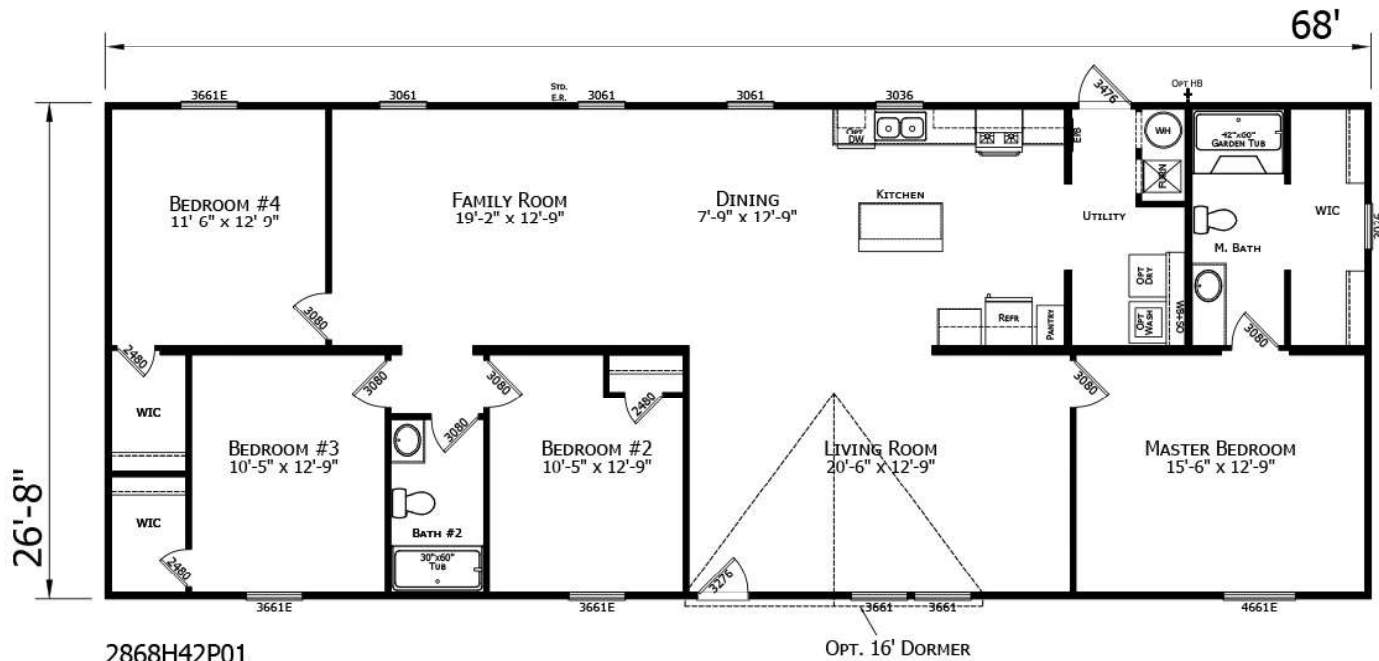

803-825-0000
 www.homemaxmanning.com
 28x68

The Grand

2868H42P01
 4 BEDROOM 2 BATH
 68'-0" x 26'-8"
 1813 Sq. Ft. TOTAL
 06-10-2020

1,813 Sq Ft. approx.