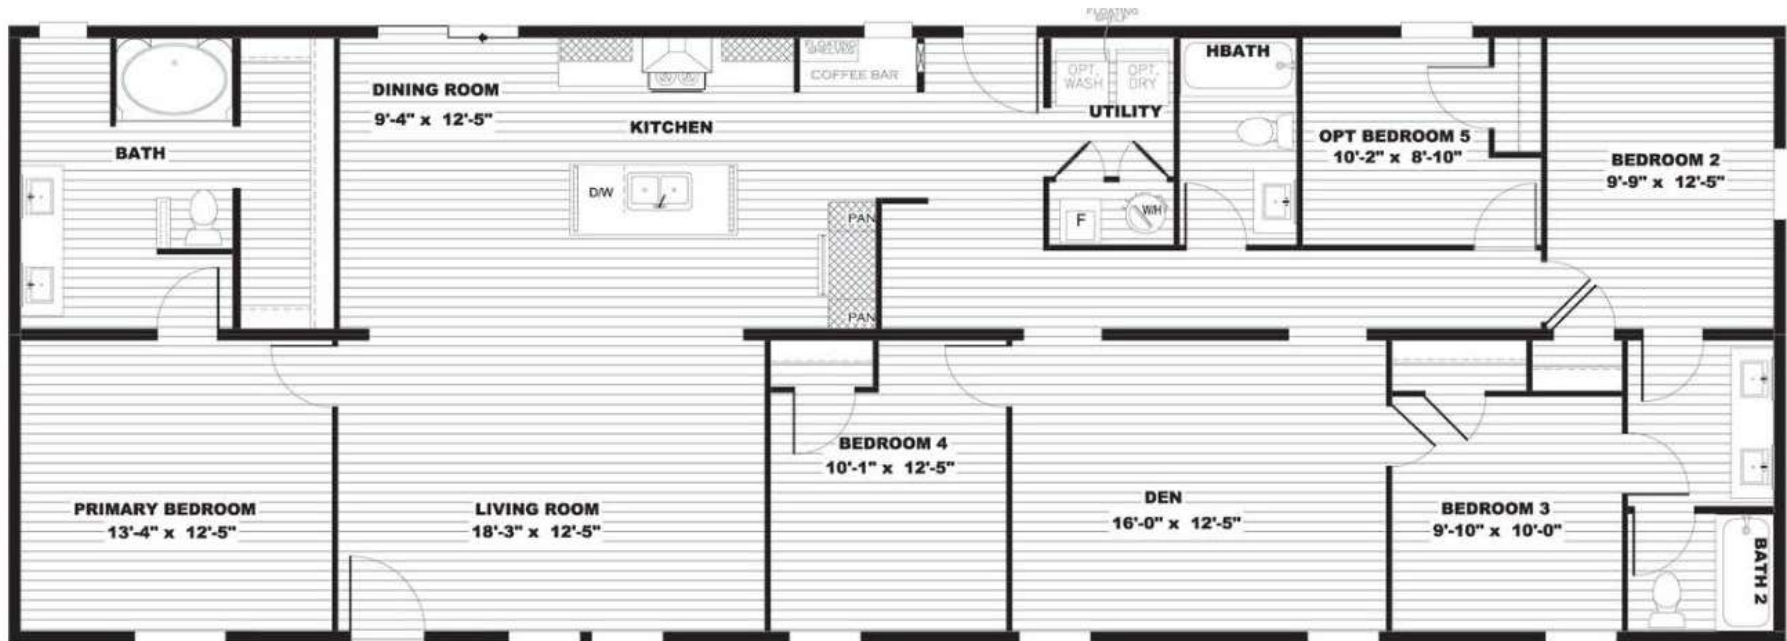

803-825-0000

www.homemaxmanning.com

28x76

5 BR 2.5 Baths

SNOWCAP

2,001 Sq Ft.