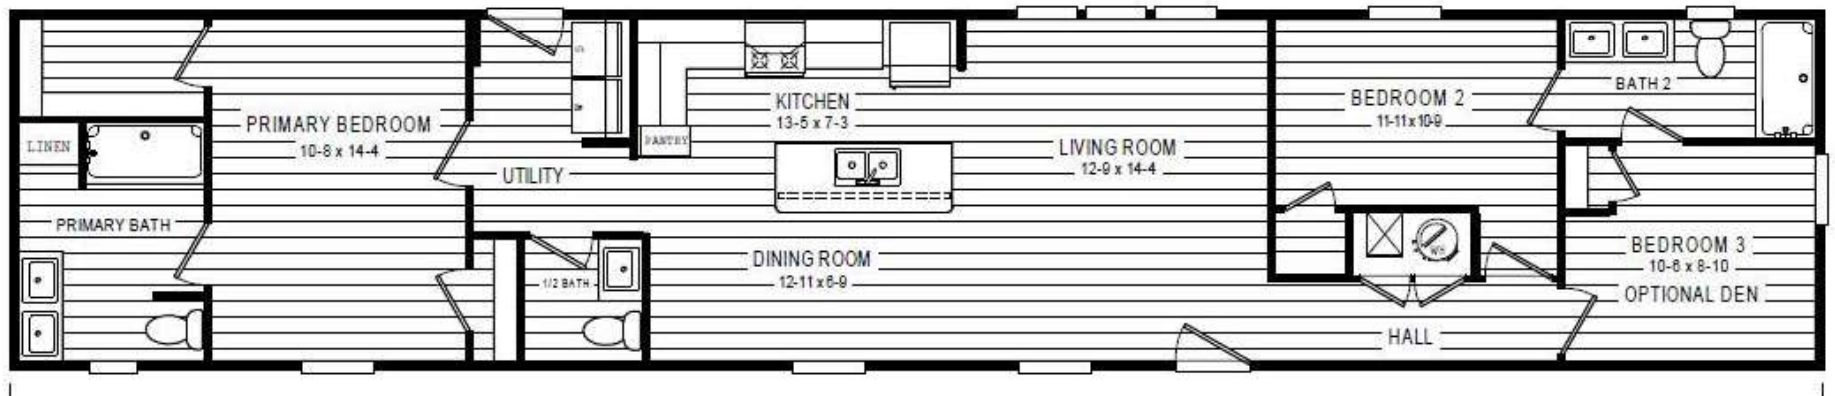

803-825-0000

www.homemaxmanning.com

16 x 76

3 Br 2 1/2 Bath OR 2 Br 2 1/2 Bath with Den

CERAMIC SHOWER OPT.

LIVING ROOM PATIO DOOR OPTION

1,178 Sq Ft.

CR-Yadkin