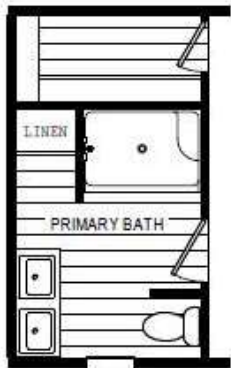

803-825-0000

www.homemaxmanning.com

16 x 76

3 Br 2 1/2 Bath OR 2 Br 2 1/2 Bath with Den

CERAMIC SHOWER OPT.

LIVING ROOM PATIO DOOR OPTION

1,178 Sq Ft.

CR-Yadkin